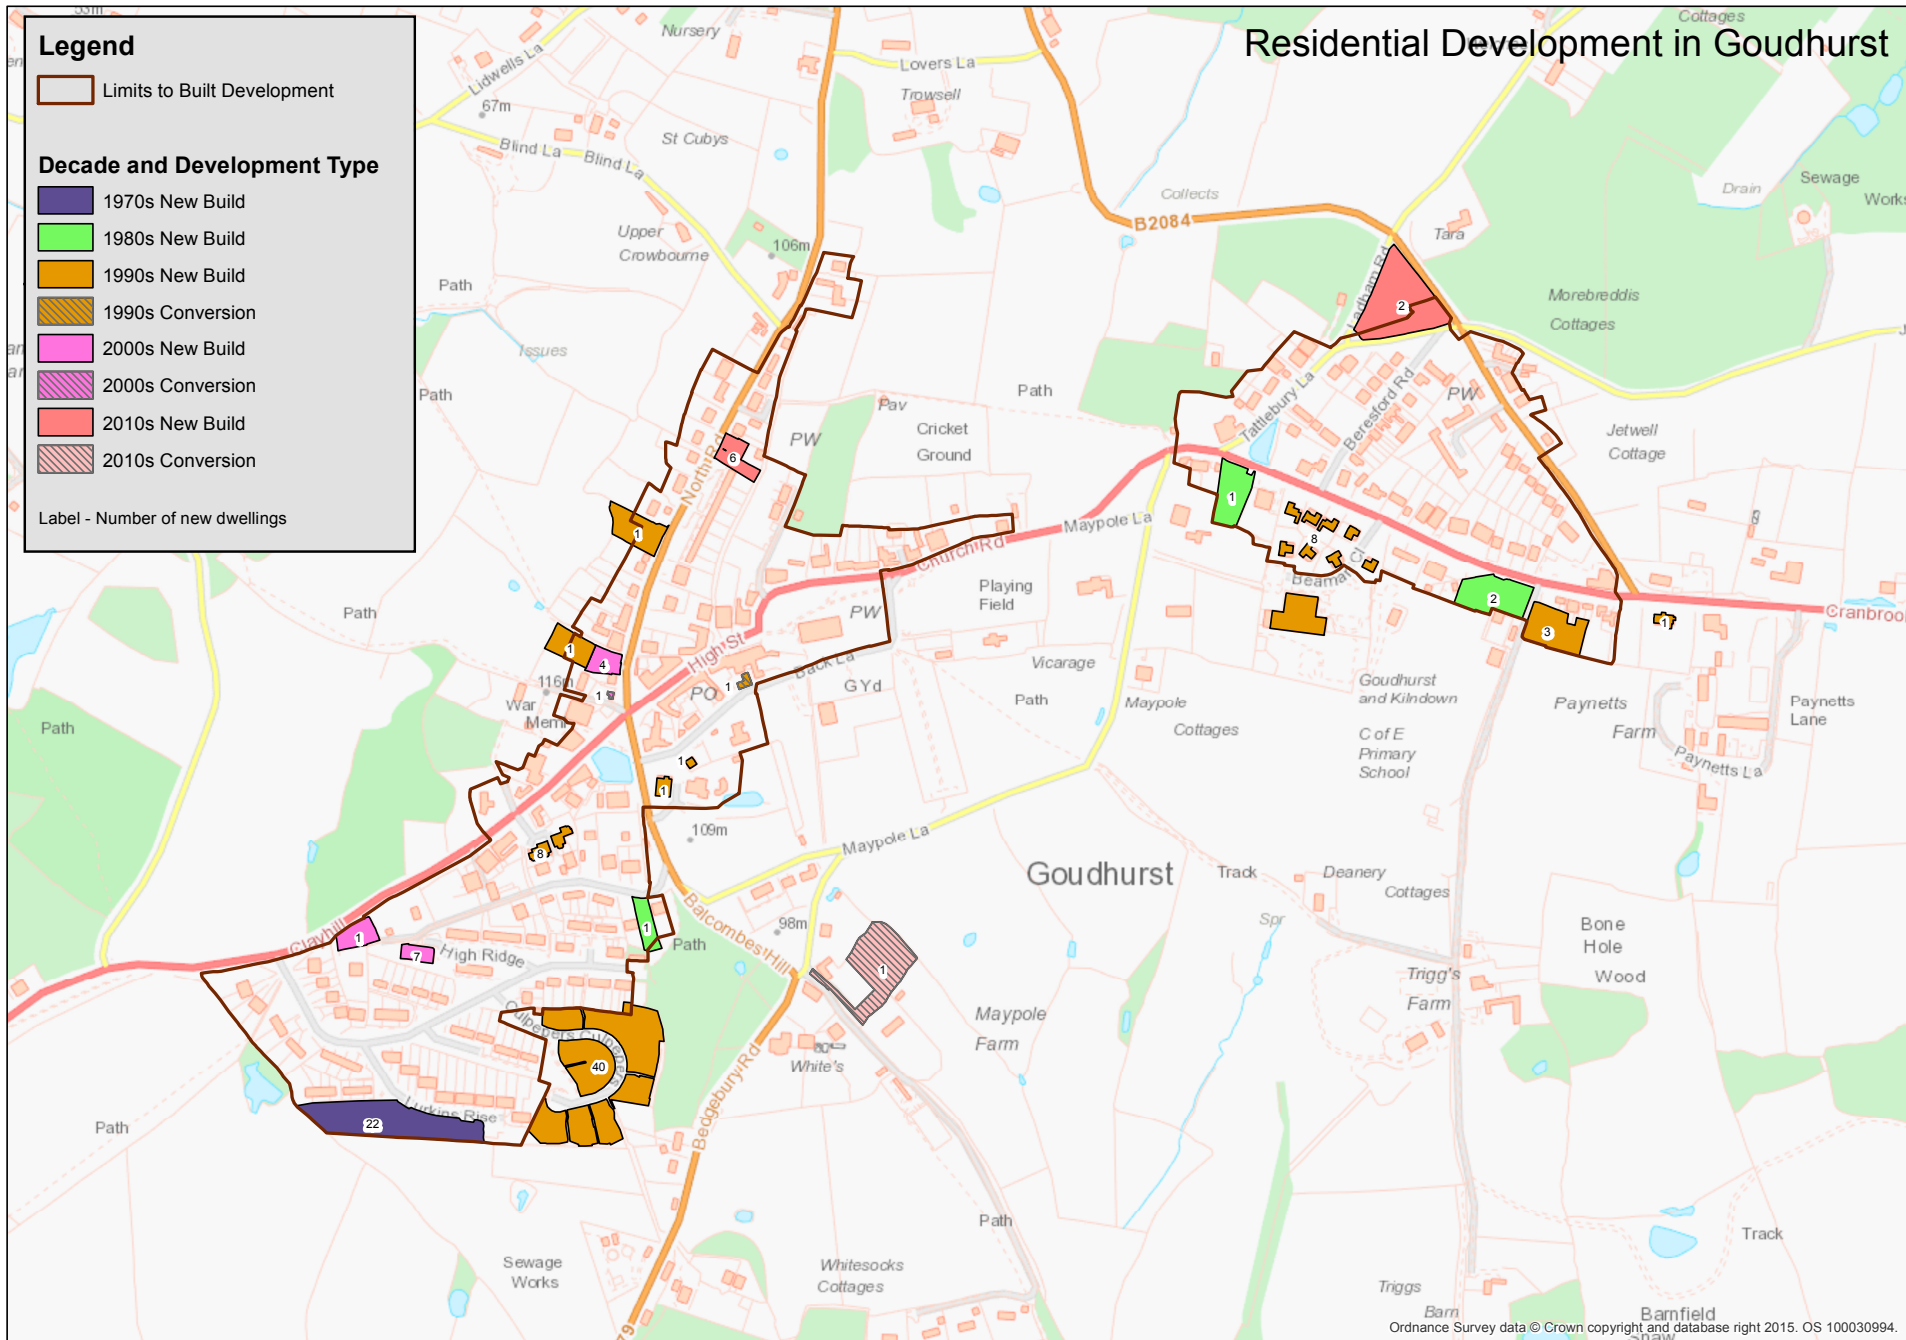

Maps of Development in Goudhurst

!58 houses built in the Parish over last 45 years @3 p.a.

Residential Development in Goudhurst

Legend

-  Limits to Built Development

Decade and Development Type

-  1970s New Build
-  1980s New Build
-  1990s New Build
-  1990s Conversion
-  2000s New Build
-  2000s Conversion
-  2010s New Build
-  2010s Conversion

Label - Number of new dwellings

Residential Development in Kilindown