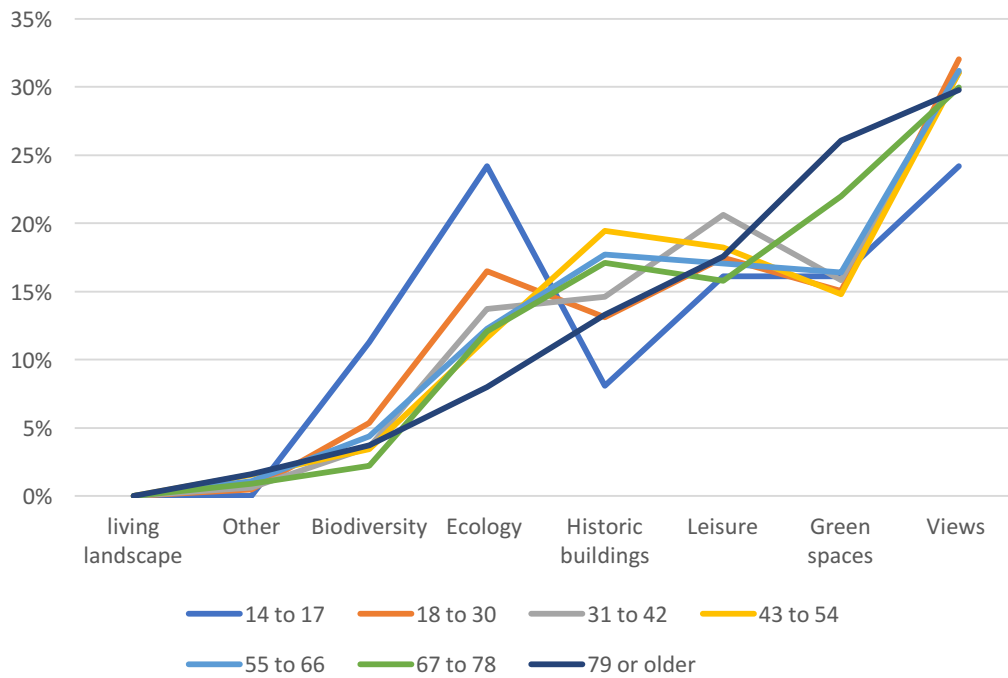

'Green Spaces' are areas which are special to a local community and of local significance, because of their beauty, historic significance, recreational value (including playing fields) or tranquility or richness of wildlife.

32. How important is it to you that Historic Buildings and Sites across the Parish are protected from future housing development?

33. Most of the Parish is within the High Weald AONB (Area of Outstanding Natural Beauty), which is currently protected from development. How important is it to you that the AONB continues to be protected?

34. Within the Parish which local landscape features do you value?

Landscape Value by age group

Landscape Value by community