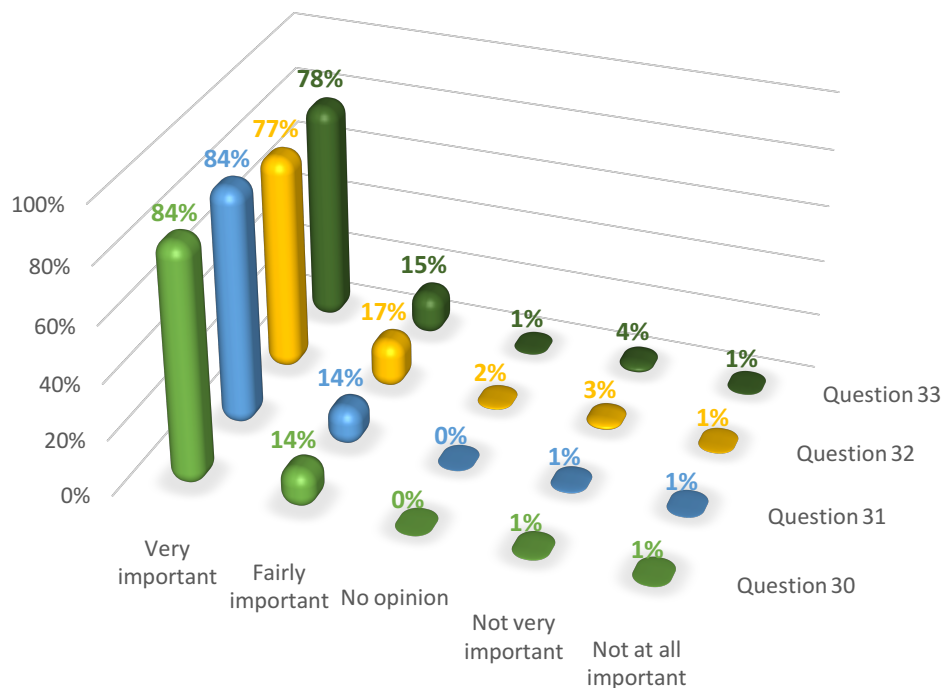

SECTION FIVE - LANDSCAPE CHARACTER

30. How important to you is the preservation of the existing landscape?

31. How important is it to you that Green Spaces within the Parish should be kept for community enjoyment/recreation and be immune from future housing development?

'Green Spaces' are areas which are special to a local community and of local significance, because of their beauty, historic significance, recreational value (including playing fields) or tranquility or richness of wildlife.

32. How important is it to you that Historic Buildings and Sites across the Parish are protected from future housing development?

33. Most of the Parish is within the High Weald AONB (Area of Outstanding Natural Beauty), which is currently protected from development. How important is it to you that the AONB continues to be protected?