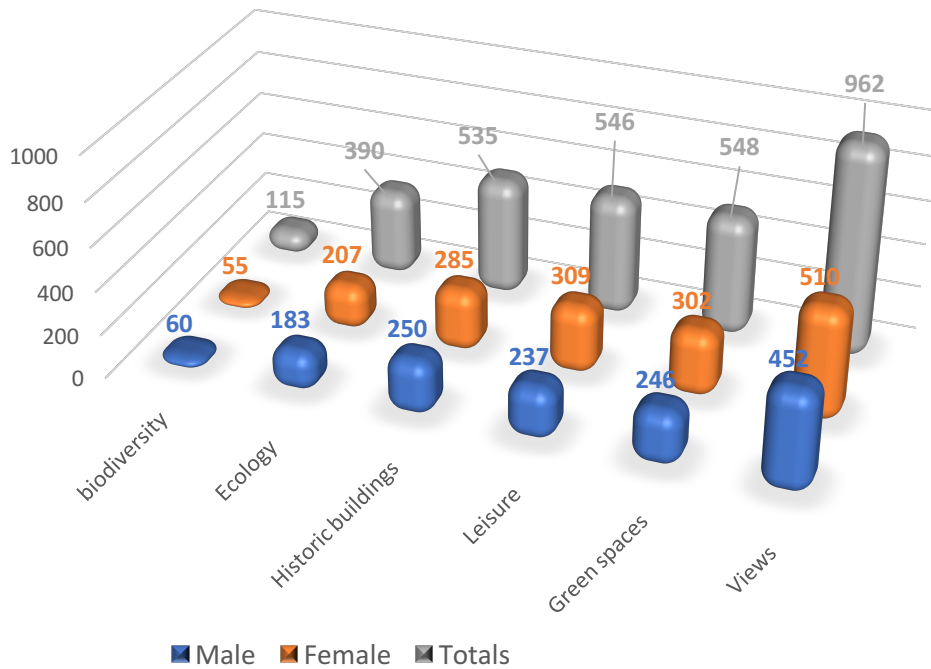

34. Within the Parish which local landscape features do you value?